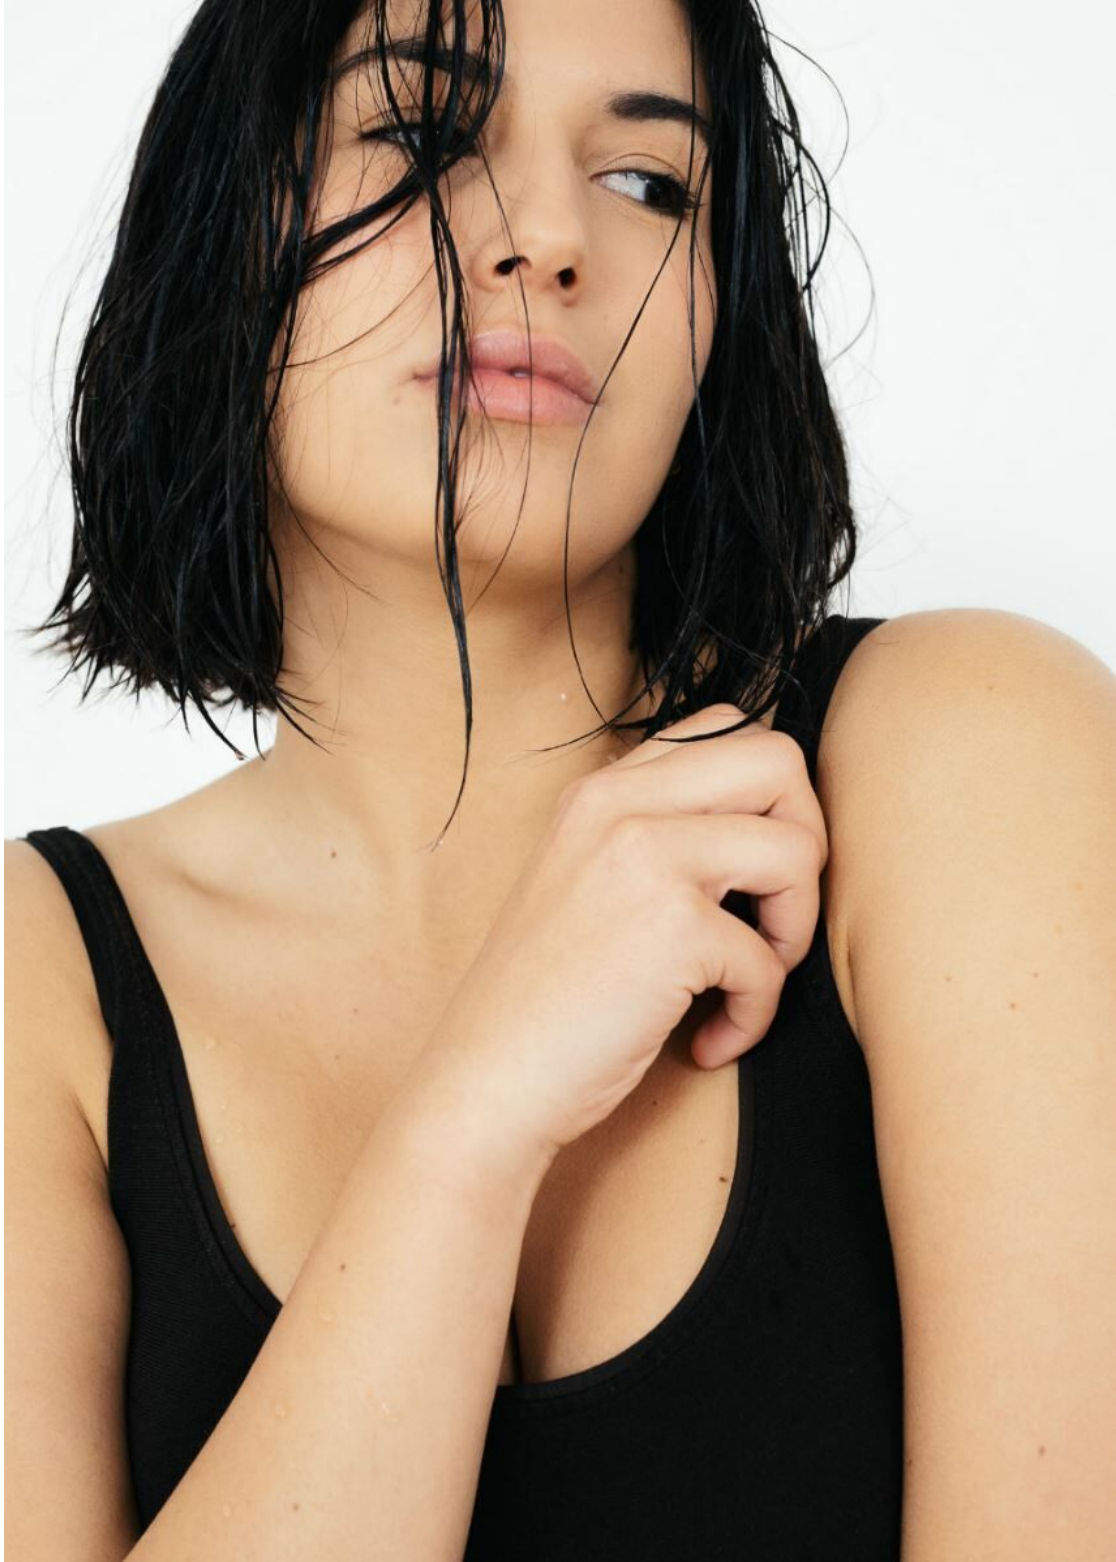

LAIA PUIG

height 5'10" · bust 41.5" · cup D · waist 32.5" · hips 46.5" · dress 42-44 EU/12-14 US/14-16 UK
shoes size 40 EU/9 US/6.5 UK · hair brown · eyes brown